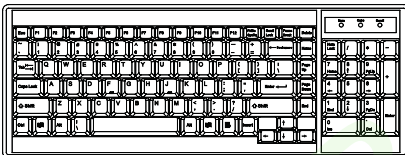

Cat6 Combo KVM	IP	Remote	8-port	16-port	32-port
	1	0	LCD1U17-25-U8KVM2IP	LCD1U17-25-U16KVM2IP	LCD1U17-25-U32KVM2IP
	0	1	LCD1U17-25-U8KVM2	LCD1U17-25-U16KVM2	LCD1U17-25-U32KVM2
	0	0	LCD1U17-25-U8KVM	LCD1U17-25-U16KVM	LCD1U17-25-U32KVM

Cat6 KVM Dongle

LCD-A2005
DP - USB dongle

LCD-A2004
HDMI - USB dongle

LCD-A2003
DVI - USB dongle

LCD-A2001
VGA - USB dongle

LCD-A2002
VGA - PS/2 dongle

Resolution Support **: 16:10 - max. 1920 x 1200
16:9 - max. 1920 x 1080
4:3 - max. 1600 x 1200

** Resolution related to LCD specification

DB-15 USB Hub KVM	IP	Remote	8-port	16-port
	1	0	LCD1U17-25-H8KVM2IP	LCD1U17-25-H16KVM2IP
	0	1	LCD1U17-25-H8KVM2	LCD1U17-25-H16KVM2
0	0	LCD1U17-25-H8KVM	LCD1U17-25-H16KVM	

DB-15 Matrix KVM	IP	Remote	8-port	16-port
	1	1	LCD1U17-25-M83IP	LCD1U17-25-M163IP
	2	1	LCD1U17-25-M84IP2	LCD1U17-25-M164IP2
	0	1	LCD1U17-25-M82	LCD1U17-25-M162
	0	2	LCD1U17-25-M83	LCD1U17-25-M163
	0	3	LCD1U17-25-M84	LCD1U17-25-M164

DB-15 Combo KVM	IP	Remote	8-port	16-port
	1	0	LCD1U17-25-8KVM2IP	LCD1U17-25-16KVM2IP
	0	1	LCD1U17-25-8KVM2	LCD1U17-25-16KVM2
0	0	LCD1U17-25-8KVM-u	LCD1U17-25-16KVM-u	

DB-15 VGA USB KVM Cable

LCD-A1014 (6 ft)

LCD-A1015 (10 ft)

LCD-A1016 (15 ft)

Resolution Support : 16:10 - max. 1920 x 1200
16:9 - max. 1920 x 1080
4:3 - max. 1600 x 1200

** Resolution related to LCD specification

Standard Keyboard

N keyboard integrated with touchpad

B keyboard integrated with trackball

Supporting layouts

America United States

EMEA

United Kingdom

Germany

France

Spain

Norway

Italy

Russia

Switzerland

Netherlands

Portugal

Asia

China

Japan

Korea

Arabia

Turkey

Keyboard Options

* US layout only

Mn Mac keyboard with touchpad

Mb Mac keyboard with trackball

Sn SUN keyboard with touchpad

Sb SUN keyboard with trackball