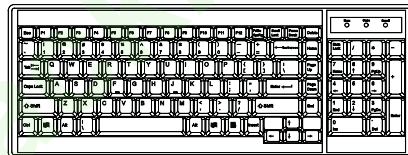

Cat6 Combo KVM	IP	Remote	8-port	16-port	32-port
	1	0	LCD1U17-25-U8KVM2IP	LCD1U17-25-U16KVM2IP	LCD1U17-25-U32KVM2IP
	0	1	LCD1U17-25-U8KVM2	LCD1U17-25-U16KVM2	LCD1U17-25-U32KVM2
	0	0	LCD1U17-25-U8KVM	LCD1U17-25-U16KVM	LCD1U17-25-U32KVM

Cat6 KVM Dongle

LCD-A2005
DP - USB dongle

LCD-A2004
HDMI - USB dongle

LCD-A2003
DVI - USB dongle

LCD-A2001
VGA - USB dongle

LCD-A2002
VGA - PS/2 dongle

Resolution Support **: 16:10 - max. 1920 x 1200
16:9 - max. 1920 x 1080
4:3 - max. 1600 x 1200

** Resolution related to LCD specification

DB-15 USB Hub KVM	IP	Remote	8-port	16-port
	1	0	LCD1U17-25-H8KVM2IP	LCD1U17-25-H16KVM2IP
	0	1	LCD1U17-25-H8KVM2	LCD1U17-25-H16KVM2
0	0	LCD1U17-25-H8KVM	LCD1U17-25-H16KVM	

DB-15 Matrix KVM	IP	Remote	8-port	16-port
	1	1	LCD1U17-25-M83IP	LCD1U17-25-M163IP
	2	1	LCD1U17-25-M84IP2	LCD1U17-25-M164IP2
	0	1	LCD1U17-25-M82	LCD1U17-25-M162
	0	2	LCD1U17-25-M83	LCD1U17-25-M163
	0	3	LCD1U17-25-M84	LCD1U17-25-M164

DB-15 Combo KVM	IP	Remote	8-port	16-port
	1	0	LCD1U17-25-8KVM2IP	LCD1U17-25-16KVM2IP
	0	1	LCD1U17-25-8KVM2	LCD1U17-25-16KVM2
0	0	LCD1U17-25-8KVM-u	LCD1U17-25-16KVM-u	

DB-15 VGA USB KVM Cable

LCD-A1014 (6 ft)

LCD-A1015 (10 ft)

LCD-A1016 (15 ft)

Resolution Support : 16:10 - max. 1920 x 1200
16:9 - max. 1920 x 1080
4:3 - max. 1600 x 1200

** Resolution related to LCD specification

Standard Keyboard

N keyboard integrated with touchpad

B keyboard integrated with trackball

Supporting layouts

America United States

EMEA

United Kingdom

Germany

France

Spain

Norway

Italy

Russia

Switzerland

Netherlands

Portugal

Asia

China

Japan

Korea

Arabia

Turkey

Keyboard Options

* US layout only

Mn Mac keyboard with touchpad

Mb Mac keyboard with trackball

Sn SUN keyboard with touchpad

Sb SUN keyboard with trackball